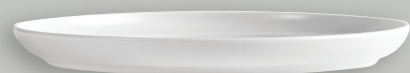

Grey

Black

White

Terracotta

PLATES

Overview

Applications: Ideal for formal dining, plating, and presentations.

Colors

Grey

Black

White

Terracotta

290 mm Plate

Code WI-11029

265 mm Plate

Code WI-11026

235 mm Plate

Code WI-11023

205 mm Plate

Code WI-11020

BOWLS

Overview

Applications: Soups, salads, and side dishes.

Colors